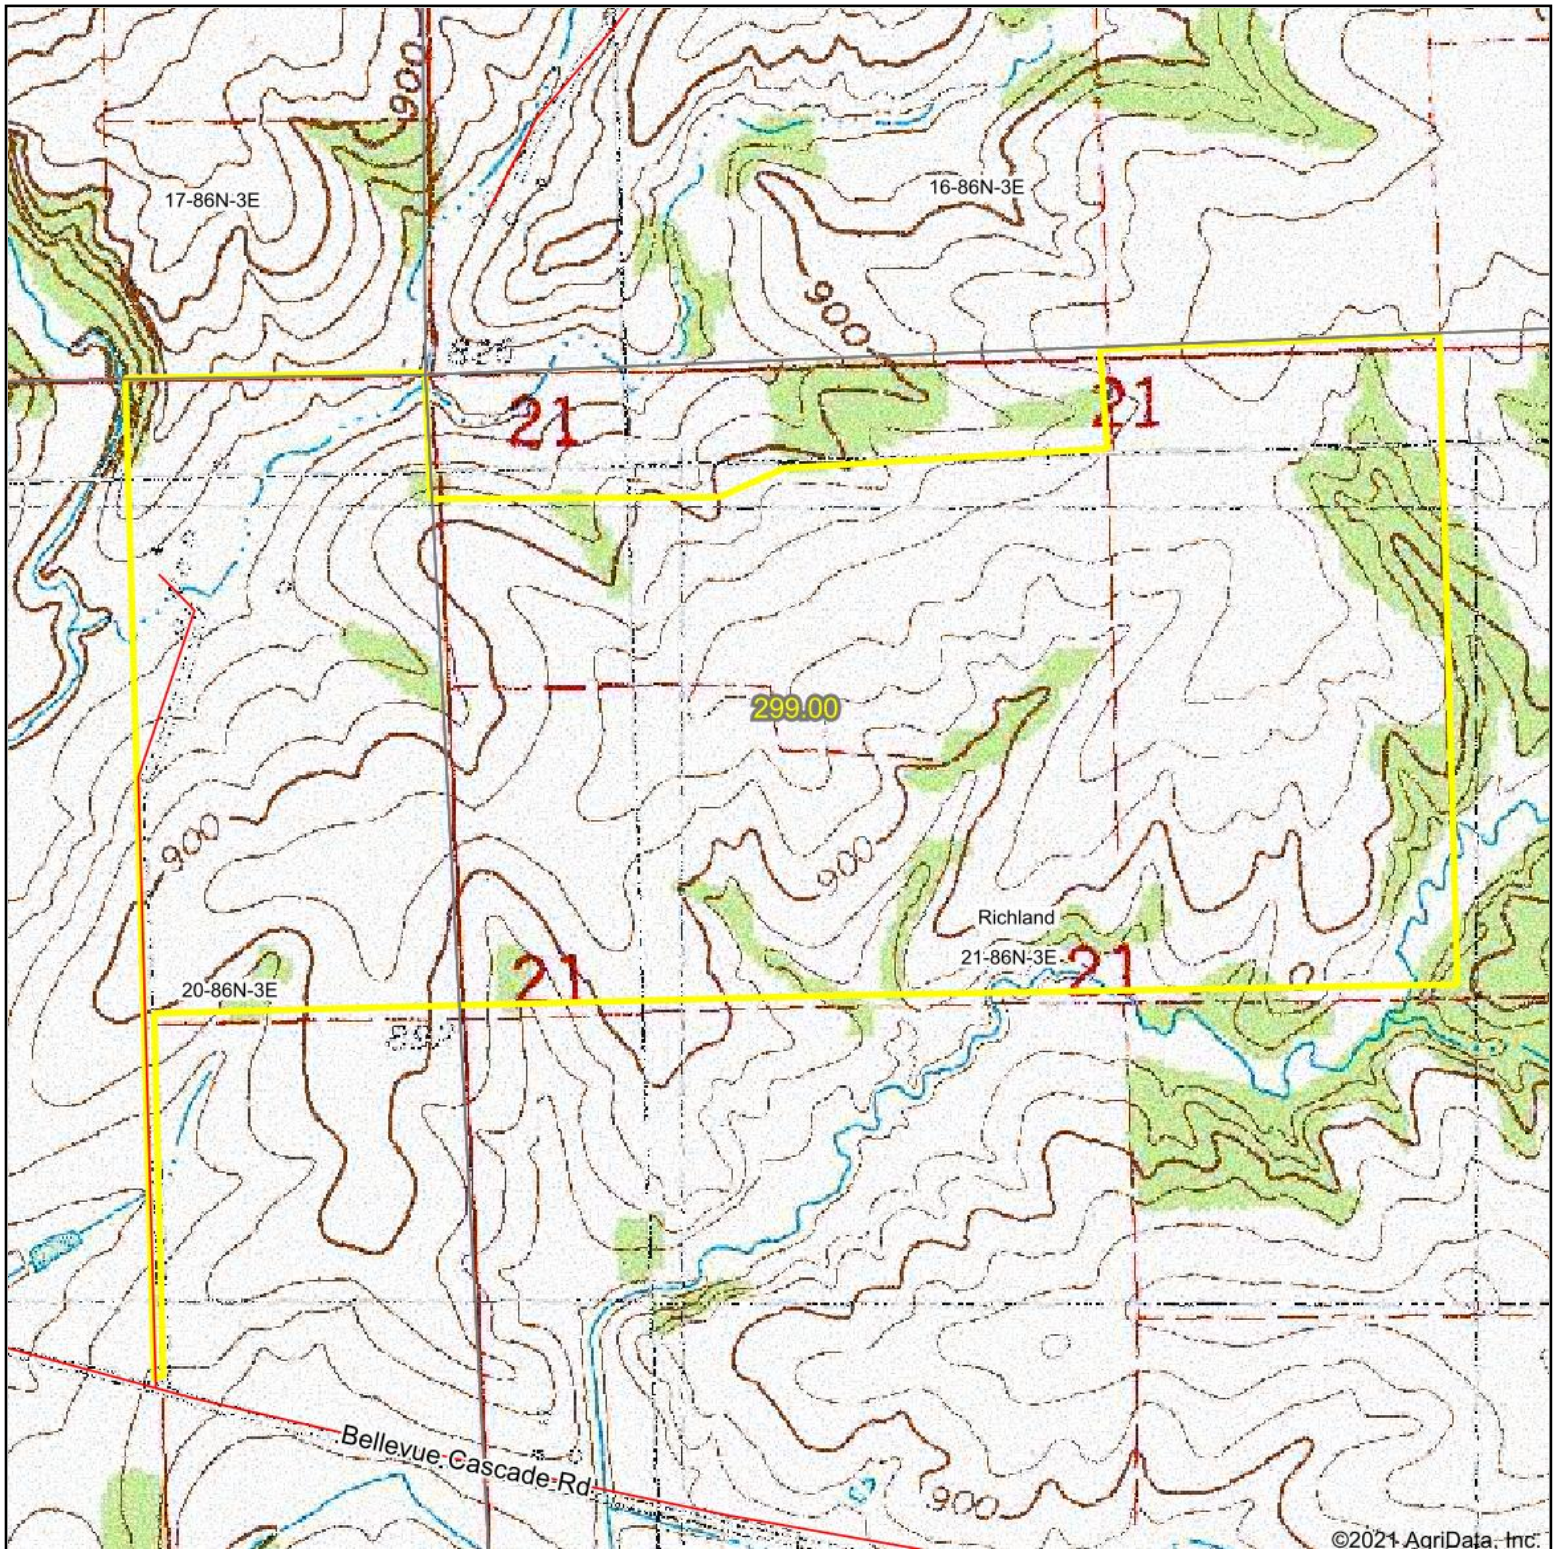

# Topography Map

©2021 AgriData, Inc.

map center: 42° 14' 47.1, -90° 37' 22.73

**21-86N-3E**  
**Jackson County**  
**Iowa**

12/22/2021

Maps Provided By:

© AgriData, Inc. 2021 www.AgriDataInc.com