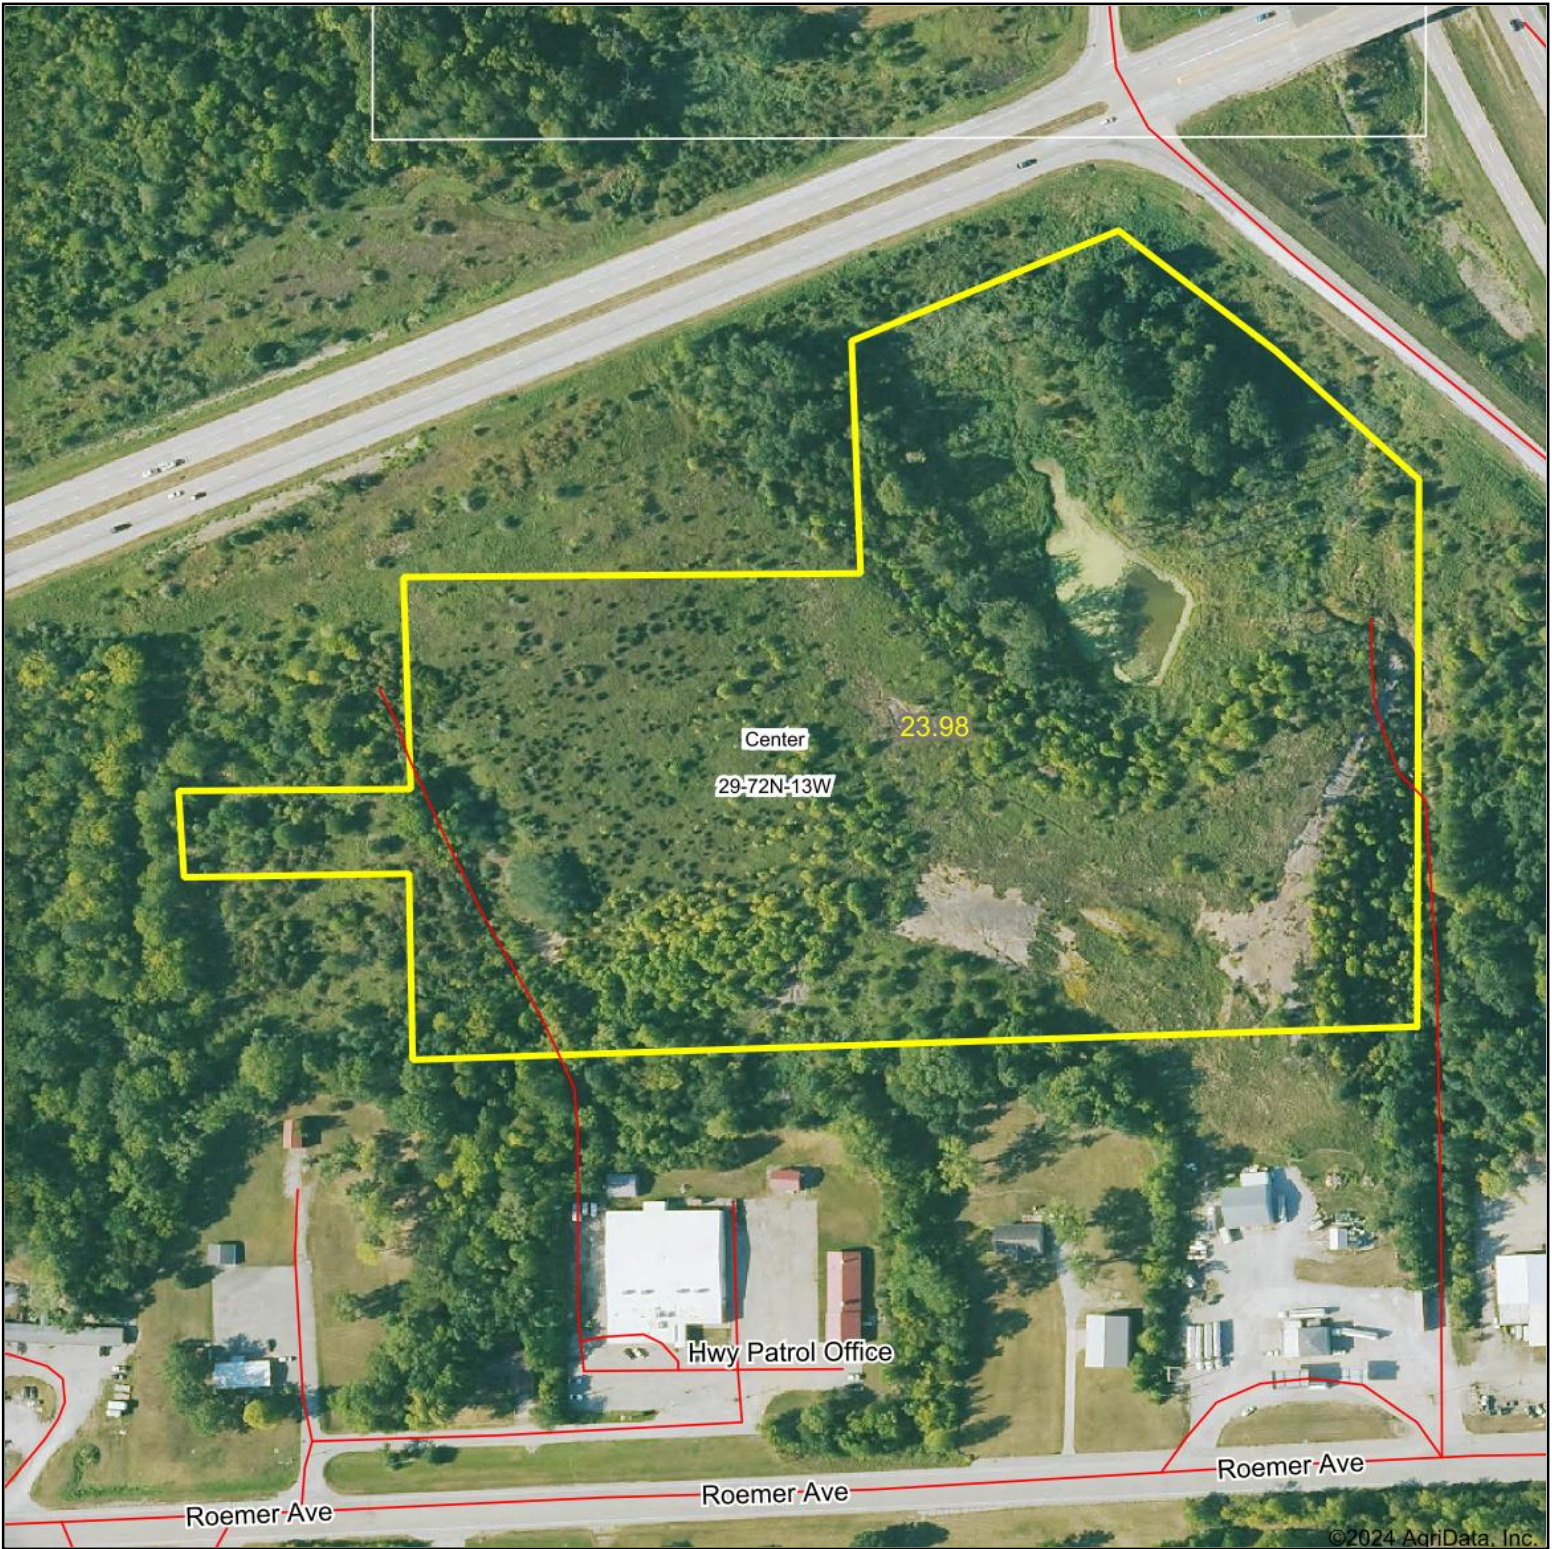

Aerial Map

Boundary Lines May Not Be Accurate

©2024 AgriData, Inc.

EAST IOWA
REAL ESTATE

Maps Provided By:

© AgriData, Inc. 2023 www.AgriDataInc.com

Boundary Center: 41° 0' 45.79, -92° 22' 45.88

29-72N-13W
Wapello County
Iowa