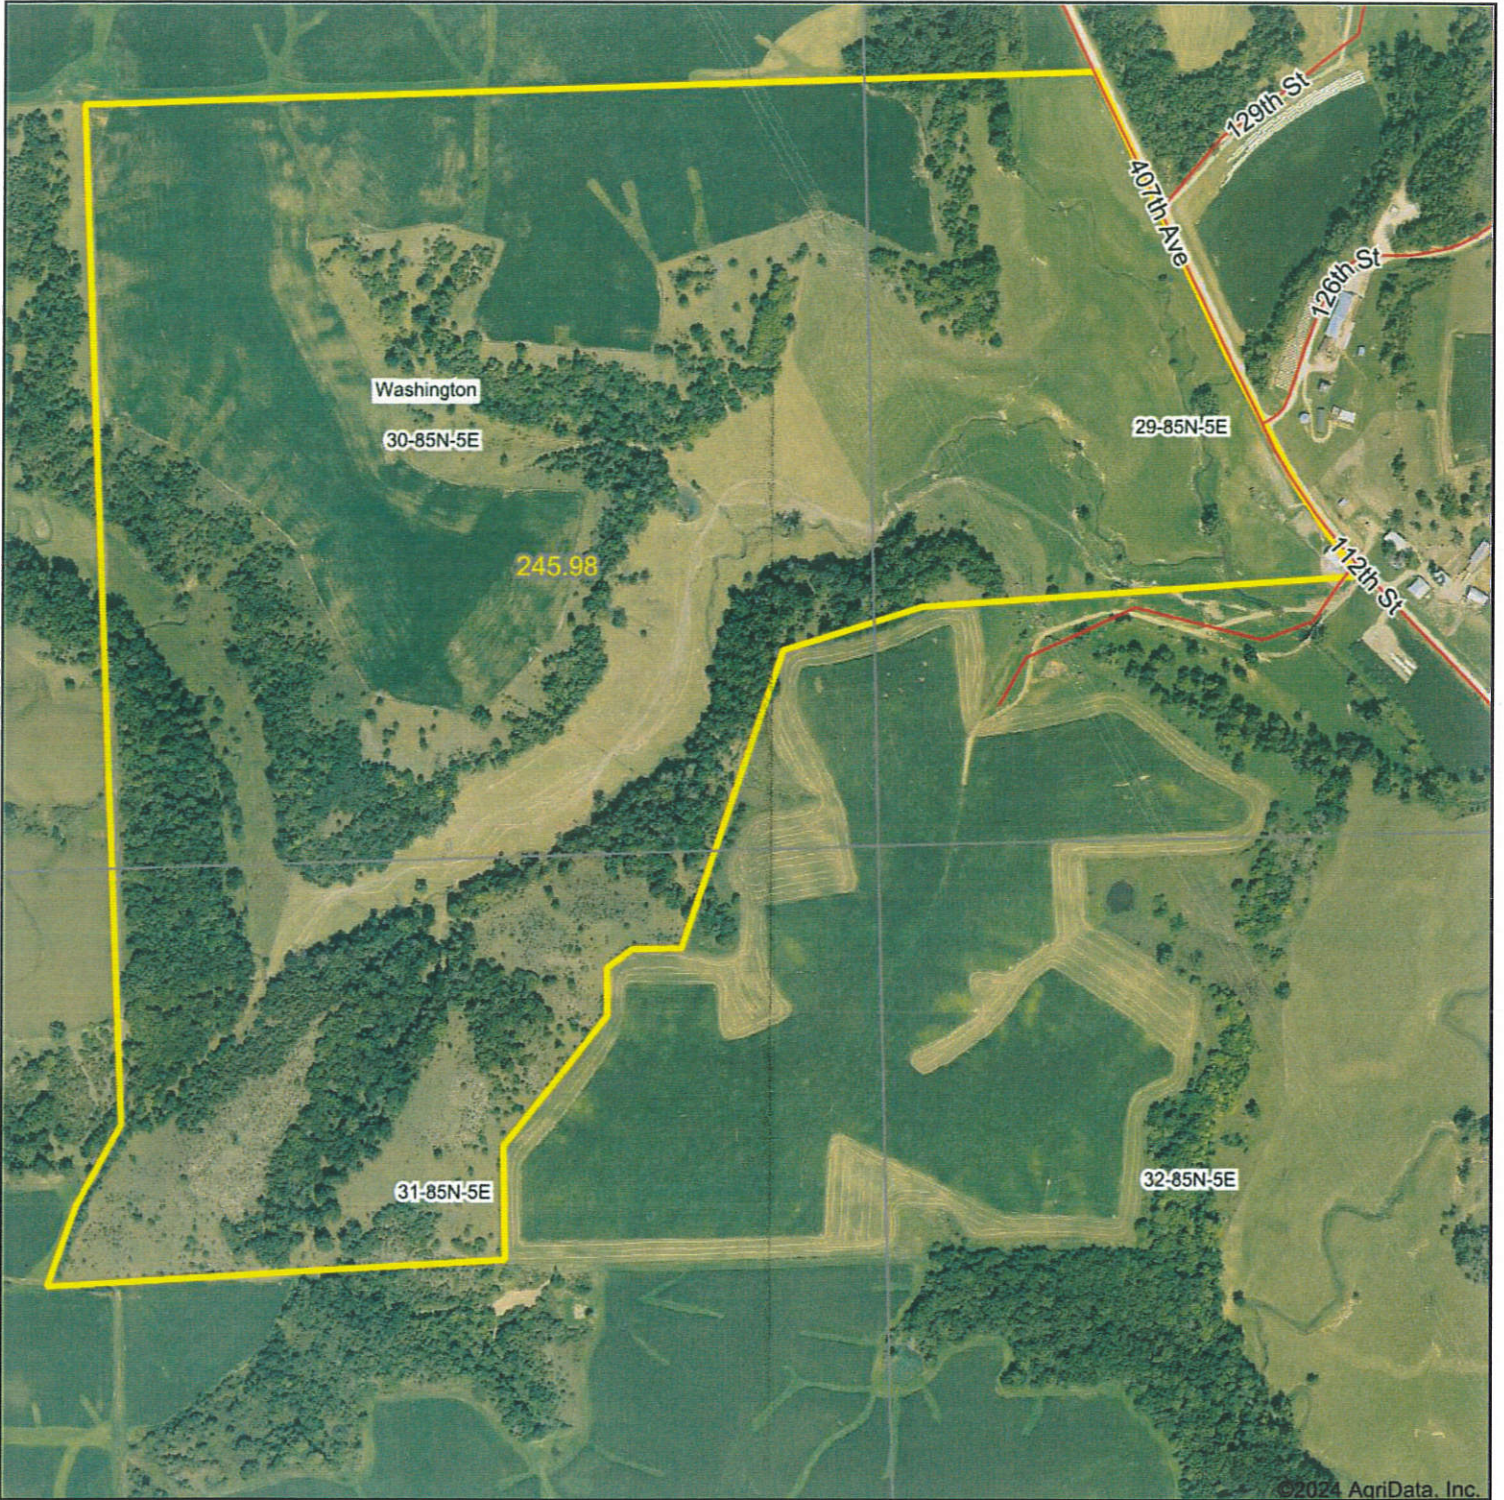

Aerial Map

Boundary Center: 42° 8' 12.99, -90° 24' 56.6

EAST IOWA
REAL ESTATE

Maps Provided By:

© AgriData, Inc. 2023

www.AgriDataInc.com

30-85N-5E
Jackson County
Iowa

8/9/2024