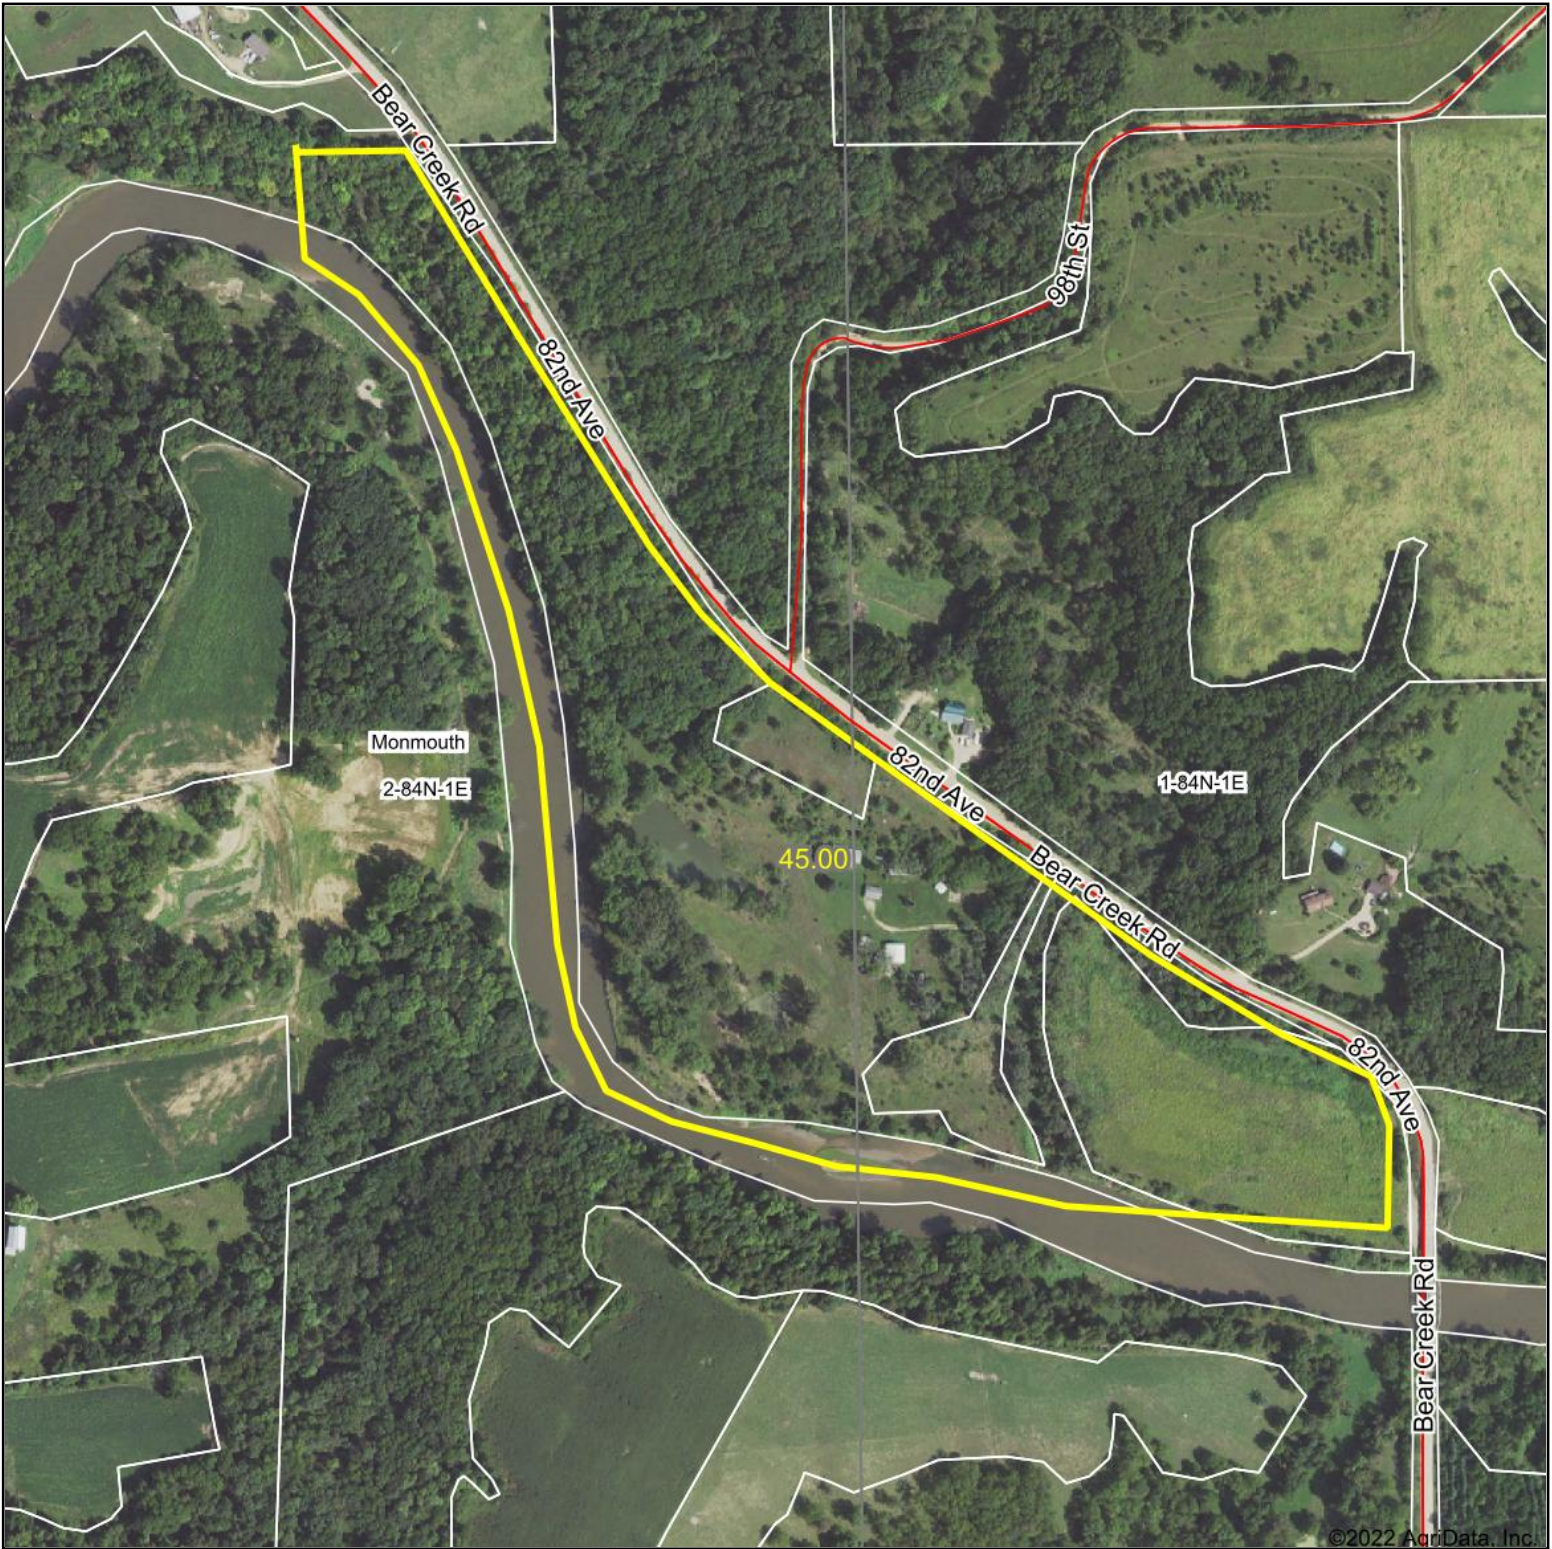

Aerial Map

Map Center: 42° 6' 45.47, -90° 48' 8.3

2-84N-1E
Jackson County
Iowa

8/3/2022

Maps Provided By:

© AgriData, Inc. 2021 www.AgriDataInc.com

Field borders provided by Farm Service Agency as of 5/21/2008.