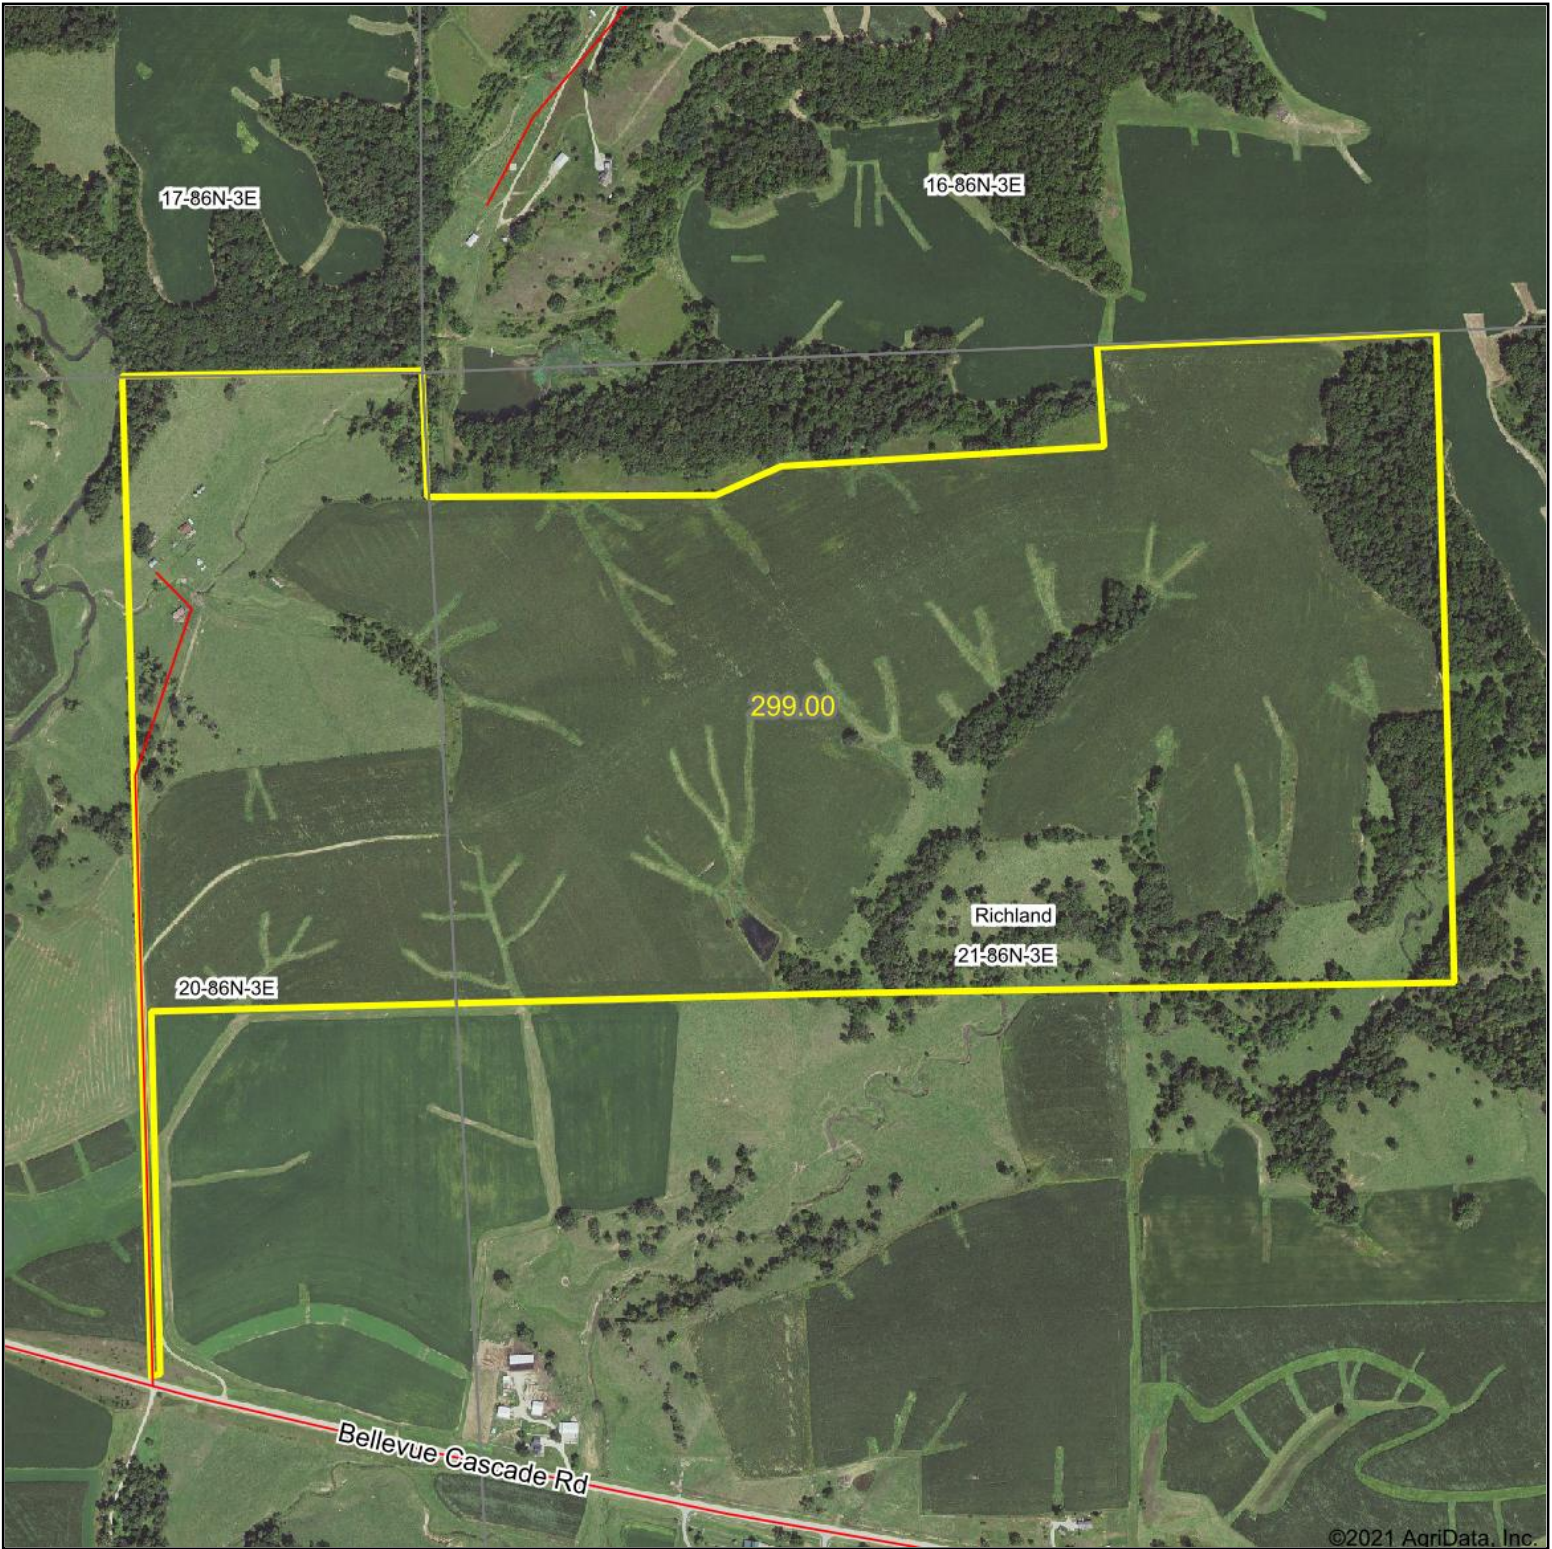

Aerial Map

©2021 AgriData, Inc.

Map Center: 42° 14' 47.1, -90° 37' 22.73

21-86N-3E
Jackson County
Iowa

12/22/2021

Maps Provided By:

© AgriData, Inc. 2021

www.AgriDataInc.com